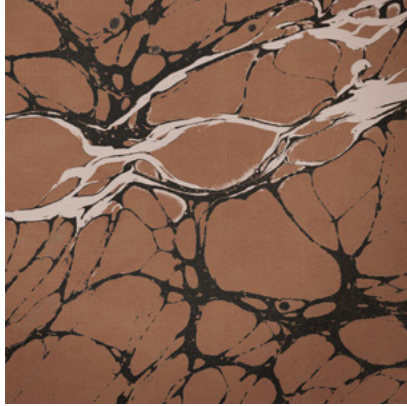

Calico

NIGHT

Tear Sheet

Night is an exploration of the duality of darkness and light.

BRICK

COPPER

ECRU

GLAZE

INDIGO

PERIDOT

ROYAL

SLATE

Night Peridot

Suitable for residential and commercial projects

COLOR
Peridot

STOCK
Made to order