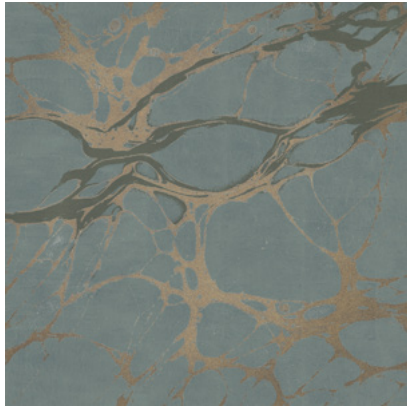

Calico

NIGHT

Tear Sheet

Night is an exploration of the duality of darkness and light.

BRICK

COPPER

ECRU

GLAZE

INDIGO

PERIDOT

ROYAL

SLATE

Night Peridot

Suitable for residential and commercial projects

COLOR
Peridot

STOCK
Made to order