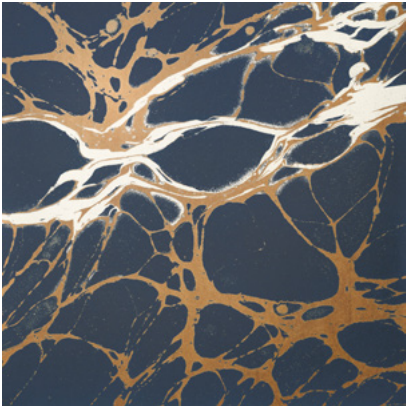

Calico

NIGHT

Tear Sheet

Night is an exploration of the duality of darkness and light.

BRICK

COPPER

ECRU

GLAZE

INDIGO

PERIDOT

ROYAL

SLATE

Night Peridot

Suitable for residential and commercial projects

COLOR
Peridot

STOCK
Made to order