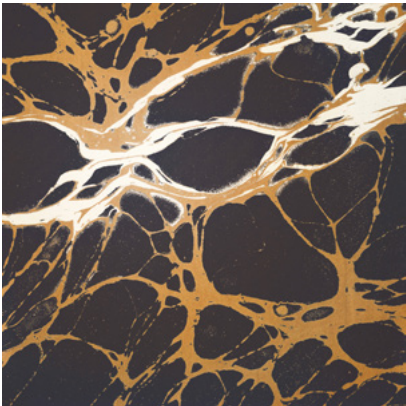

Calico

NIGHT

Tear Sheet

Night is an exploration of the duality of darkness and light.

BRICK

COPPER

ECRU

GLAZE

INDIGO

PERIDOT

ROYAL

SLATE

Night Peridot

Suitable for residential and commercial projects

COLOR
Peridot

STOCK
Made to order