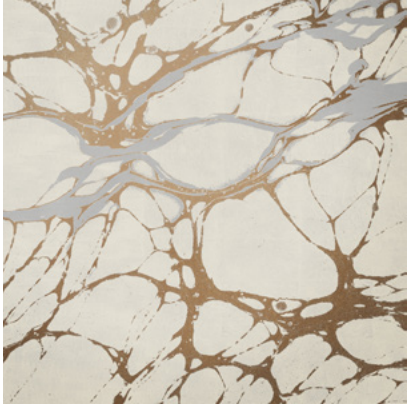

Calico

NIGHT

Tear Sheet

Night is an exploration of the duality of darkness and light.

BRICK

COPPER

ECRU

GLAZE

INDIGO

PERIDOT

ROYAL

SLATE

Night Peridot

Suitable for residential and commercial projects

COLOR
Peridot

STOCK
Made to order

ORIGIN
USA

DISCLAIMER
Panel maps represent mural artwork only. Reference the physical sample for color and texture.

PANEL WIDTH
51" / 1295 mm trimmed

FLAMMABILITY
ASTM E84 Adhered Class A

DETAILS
Custom options available