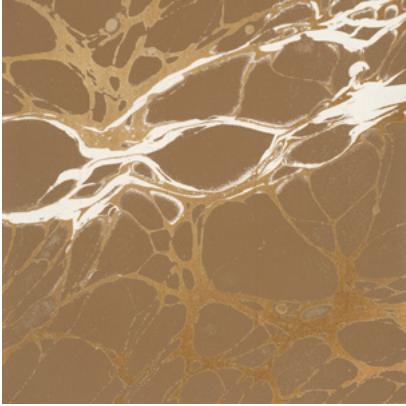

Calico

NIGHT

Tear Sheet

Night is an exploration of the duality of darkness and light.

BRICK

COPPER

ECRU

GLAZE

INDIGO

PERIDOT

ROYAL

SLATE

Night Peridot

Suitable for residential and commercial projects

COLOR
Peridot

STOCK
Made to order