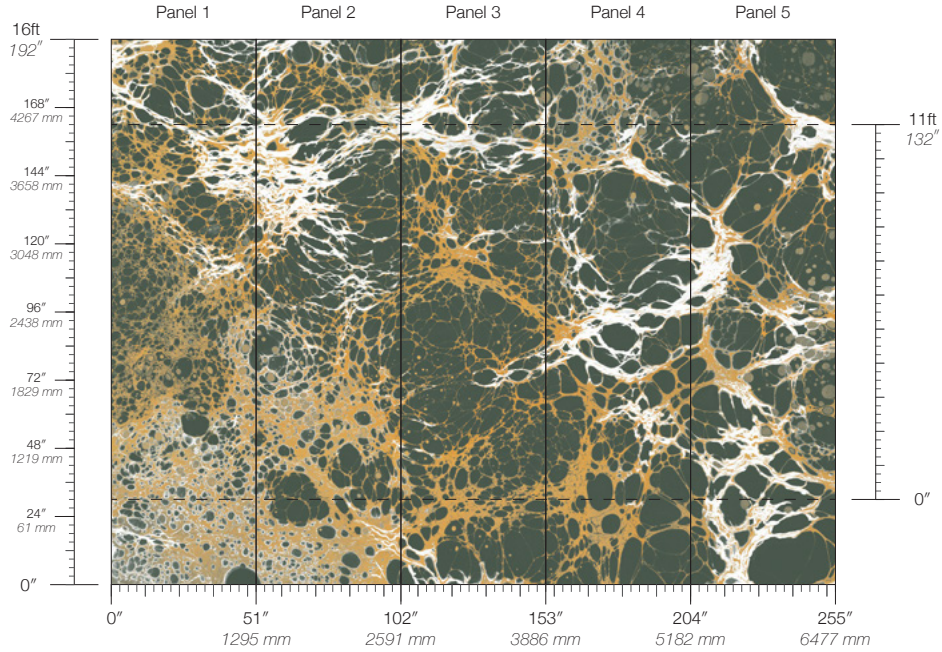

Night Peridot

Suitable for residential and commercial projects

COLOR
Peridot

STOCK
Made to order

REPEAT
Non-repeating

CONTACT
sales@calicowallpaper.com
+1 718 243 1705
57 Lispenard Street
New York, NY 10013 USA

ITEM
1605

MINIMUM
1 panel

LEAD TIME
4 weeks to print

CONTENT
Type II Vinyl

MAINTENANCE
Water-based cleanser

ORIGIN
USA

DISCLAIMER
Panel maps represent mural artwork only. Reference the physical sample for color and texture.

PANEL WIDTH
51" / 1295 mm trimmed

FLAMMABILITY
ASTM E84 Adhered Class A

DETAILS
Custom options available

PANEL HEIGHT
132" / 3353 mm standard
192" / 4877 mm extended

ENVIRONMENTAL
Recycled Content, Phthalate Free
Low VOC, HPD Available

PRICE
Available upon request